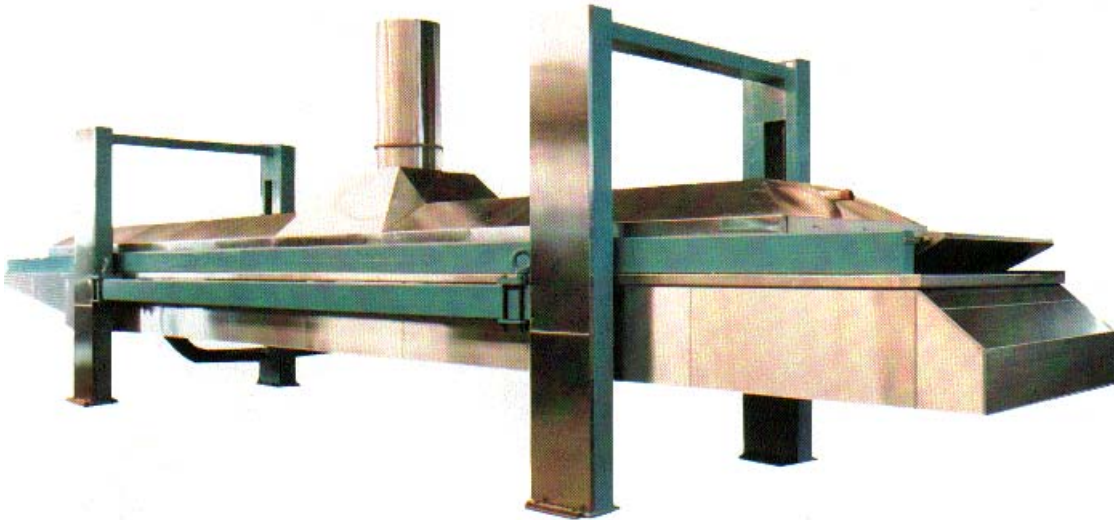

French fries fryer 16.000 kg/hr

Visit our website www.jarwo.nl