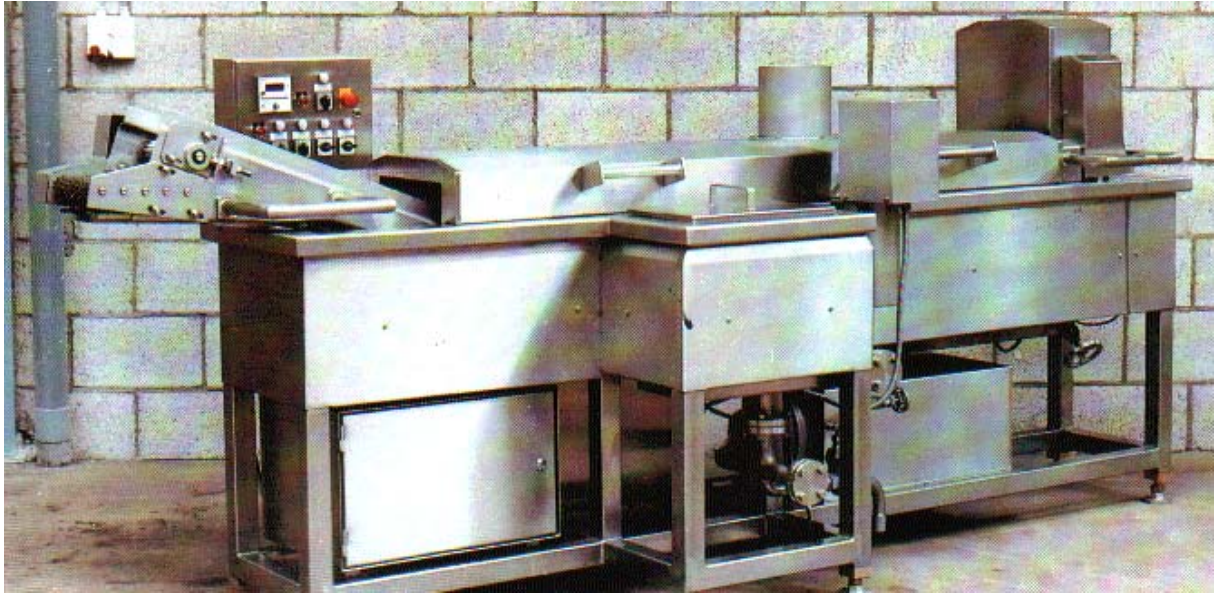

Jarwo BV

Postbus 69, 3440 AB Woerden
Marconiweg 17, 3442 AD Woerden
The Netherlands
Tel. +31-348-400068
Fax +31-348-400168
E-mail: info@jarwo.nl

Pellet fryer 200 kg/hr