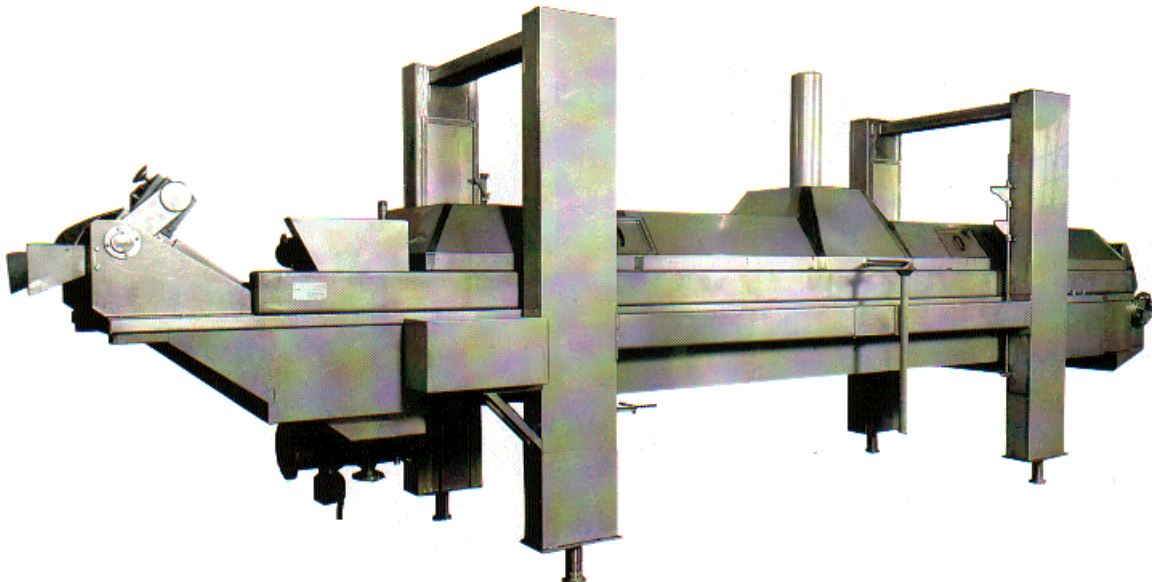

Jarwo BV

Postbus 69, 3440 AB Woerden
Marconiweg 17, 3442 AD Woerden
The Netherlands
Tel. +31-348-400068
Fax +31-348-400168
E-mail: info@jarwo.nl

Fryers

Crisp fryer 200 kg/hr

Crisp fryer 500 kg/hr

Visit our website www.jarwo.nl