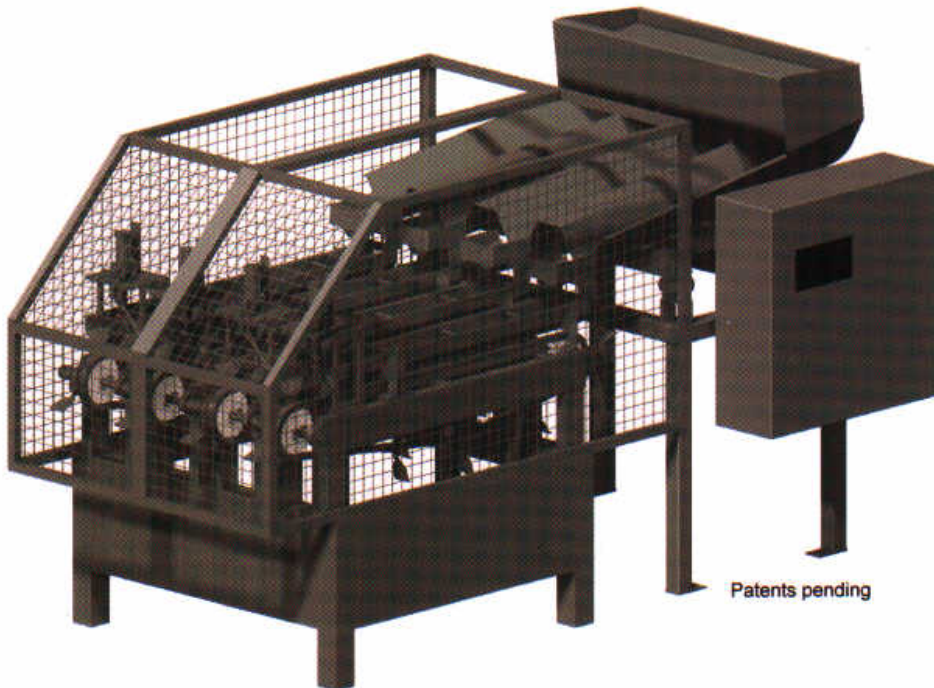

Jarwo BV

Postbus 69, 3440 AB Woerden
Marconiweg 17, 3442 AD Woerden
The Netherlands
Tel. +31-348-400068
Fax +31-348-400168
E-mail: info@jarwo.nl

Introducing **Eddy** GME's *NEW* Precision Proportional Length Cutter

Cut potatoes up to 14" long x 5" diameter into two or three sections adjustable for desired length grading. 4 lanes cut 4 potatoes per second and up to 28,000 pounds per hour.

--Allows small potatoes to pass uncut--