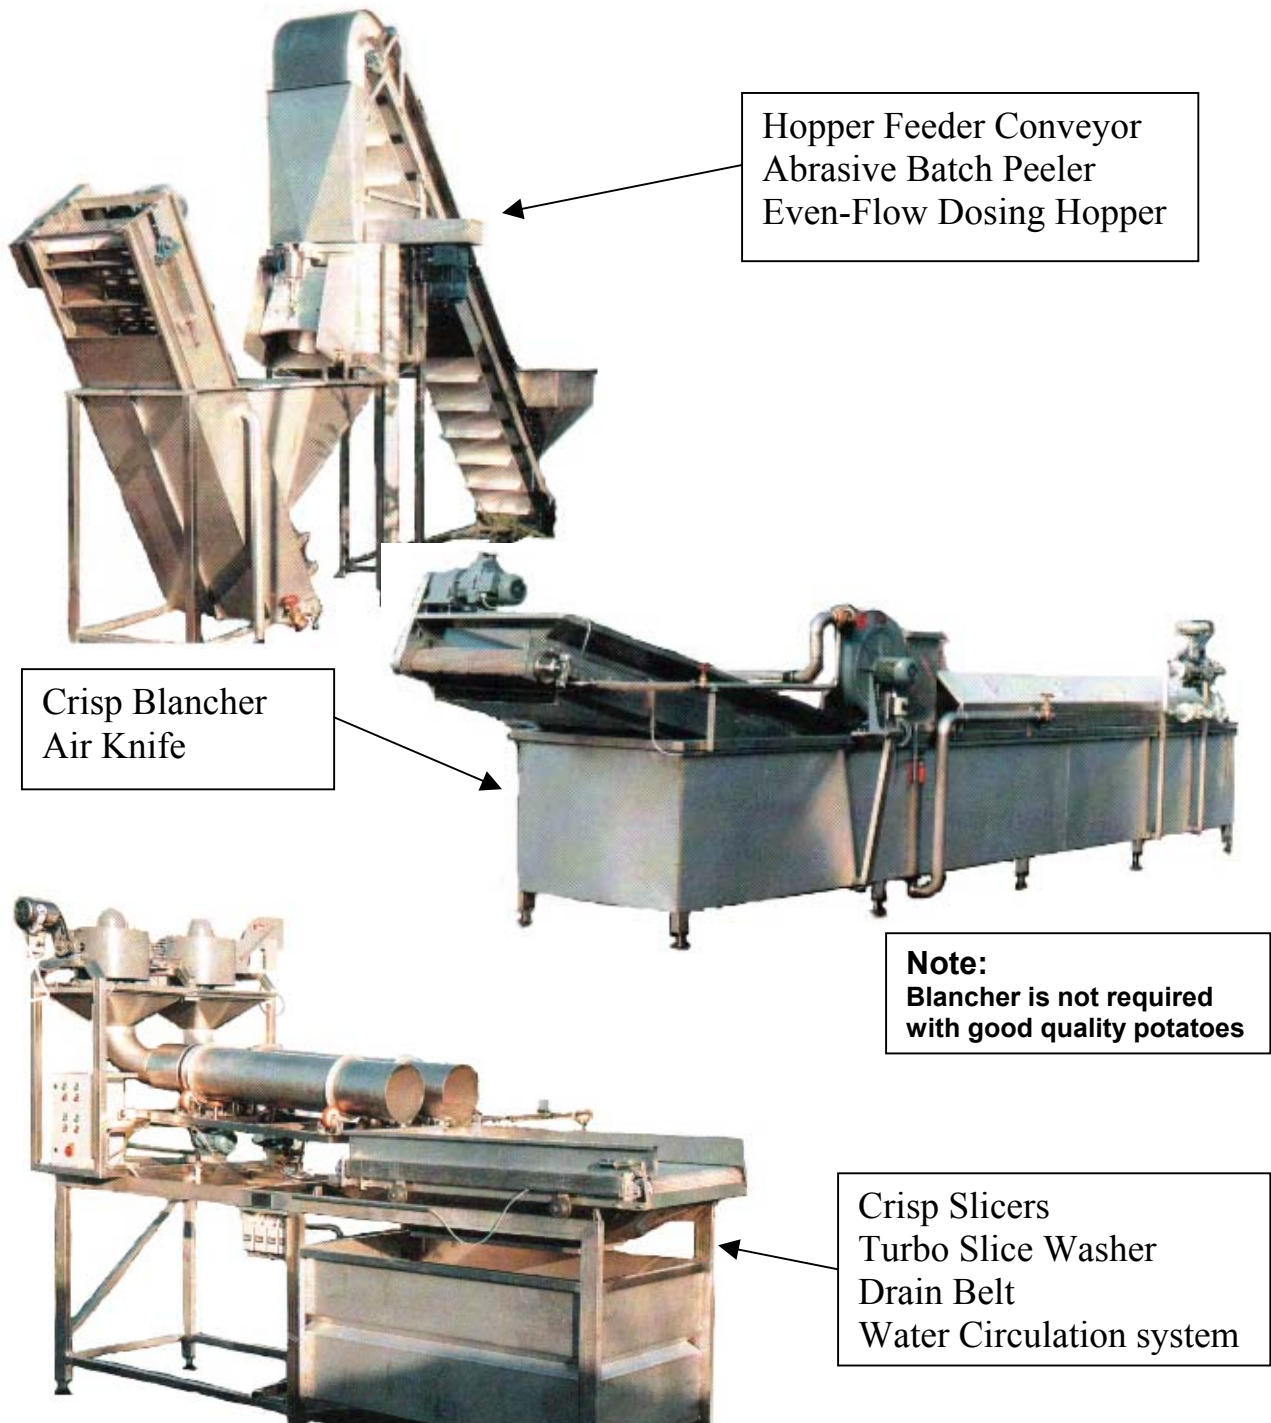

## Automatic Crisp Processing

Continuous Crisp Fryer

De-Fatting & Drain Belt

Flavor system